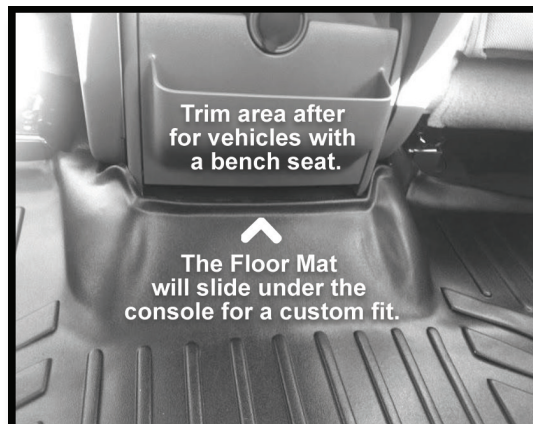

2009 - 2014 FORD F-150 Super Cab

Part Number: B0026
B1026/B2026

This Floor Mat is designed to fit vehicles with non-flow through console.

TRIM LINE INSTRUCTIONS: Floor Mat trim patterns vary per vehicle make and model. If you need assistance with your install or have any questions, please call the Manufacturer **877-572-6227**, Monday - Friday between the hours of 9 a.m. - 5 p.m. (EST).

STEP 1

Remove Floor Mat from box and allow it to lay out in a warm area. This allows the liner to regain it's custom shape after being rolled up for shipping.

STEP 2

Use sharp scissors or a carpenter's knife to cut along crevice in mat to remove area at top to accommodate vehicles with a bench seat and/or trim area provided for vehicles equipped with optional under seat subwoofer.

MAT SHOWN TRIMMED FOR BENCH SEAT