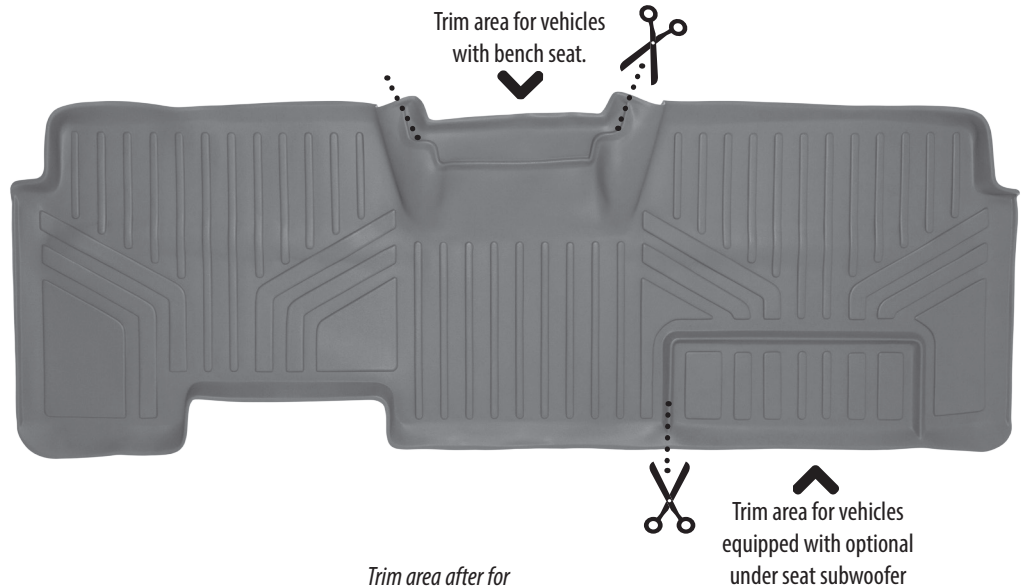

2009 - 2014 FORD F-150 Super Cab

Part Number: B0026
B1026/B2026

This Floor Mat is designed to fit vehicles with non-flow through console.

TRIM LINE INSTRUCTIONS: Floor Mat trim patterns vary per vehicle make and model. If you need assistance with your install or have any questions, please call the Manufacturer **877-572-6227**, Monday - Friday between the hours of 9 a.m. - 5 p.m. (EST).

STEP 1

Remove Floor Mat from box and allow it to lay out in a warm area. This allows the liner to regain it's custom shape after being rolled up for shipping.

STEP 2

Use sharp scissors or a carpenter's knife to cut along crevice in mat to remove area at top to accommodate vehicles with a bench seat and/or trim area provided for vehicles equipped with optional under seat subwoofer.

MAT SHOWN TRIMMED FOR BENCH SEAT