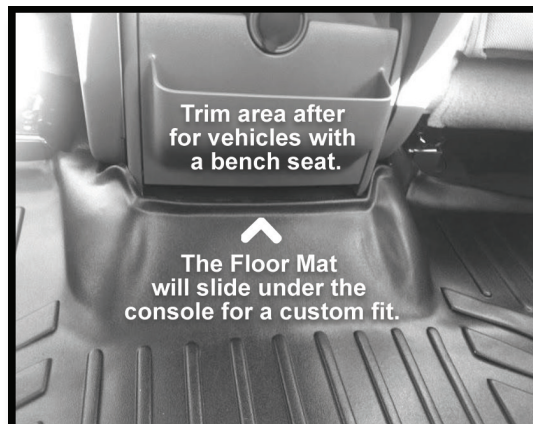

2009 - 2014 FORD F-150 Super Cab

Part Number: B0026
B1026/B2026

This Floor Mat is designed to fit vehicles with non-flow through console.

TRIM LINE INSTRUCTIONS: Floor Mat trim patterns vary per vehicle make and model. If you need assistance with your install or have any questions, please call the Manufacturer **877-572-6227**, Monday - Friday between the hours of 8 a.m. - 5 p.m. (EST).

STEP 1

Remove Floor Mat from box and allow it to lay out in a warm area. This allows the liner to regain it's custom shape after being rolled up for shipping.

STEP 2

Use sharp scissors or a carpenter's knife to cut along crevice in mat to remove area at top to accommodate vehicles with a bench seat and/or trim area provided for vehicles equipped with optional under seat subwoofer.

MAT SHOWN TRIMMED FOR BENCH SEAT