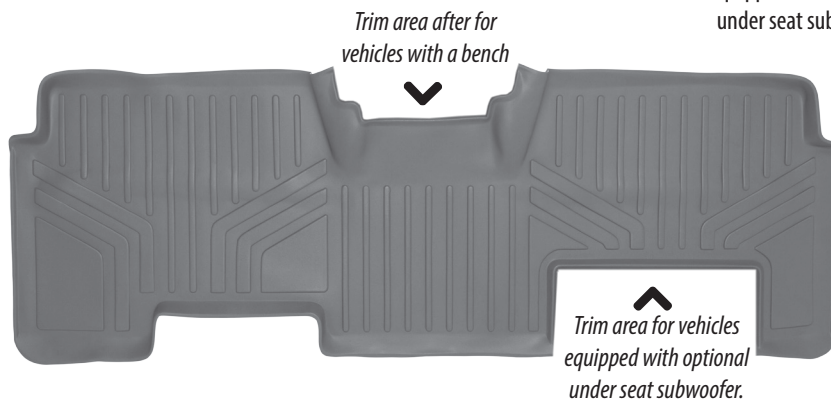

# 2009 - 2014 FORD F-150 Super Cab

Part Number: B0026  
B1026/B2026

*This Floor Mat is designed to fit vehicles with non-flow through console.*

**TRIM LINE INSTRUCTIONS:** Floor Mat trim patterns vary per vehicle make and model. If you need assistance with your install or have any questions, please call the Manufacturer **877-572-6227**, Monday - Friday between the hours of 9 a.m. - 5 p.m. (EST).

## STEP 1

*Remove Floor Mat from box and allow it to lay out in a warm area. This allows the liner to regain it's custom shape after being rolled up for shipping.*

## STEP 2

*Use sharp scissors or a carpenter's knife to cut along crevice in mat to remove area at top to accommodate vehicles with a bench seat and/or trim area provided for vehicles equipped with optional under seat subwoofer.*

**MAT SHOWN TRIMMED FOR BENCH SEAT**