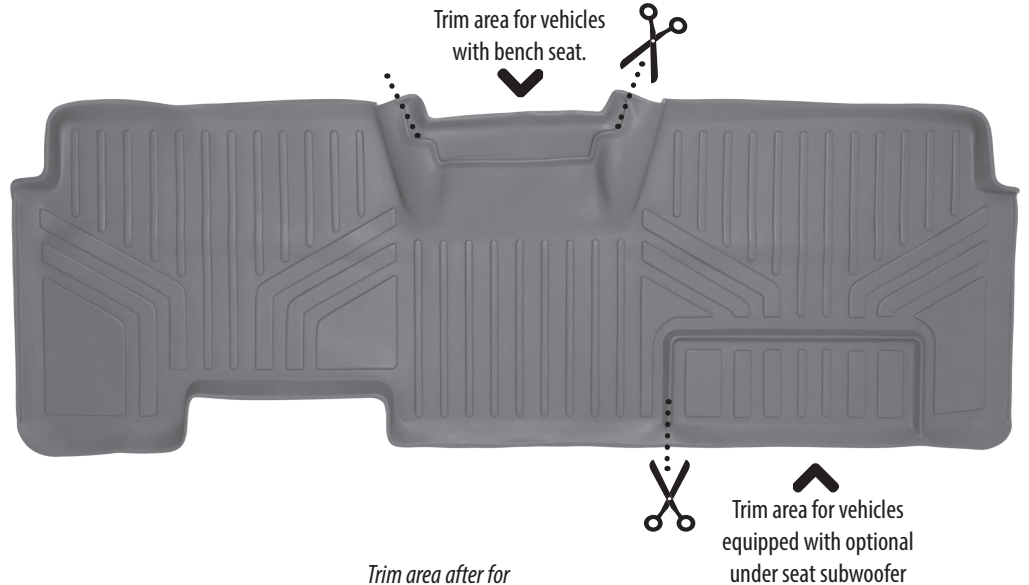

# 2009 - 2014 FORD F-150 Super Cab

Part Number: B0026  
B1026/B2026

*This Floor Mat is designed to fit vehicles with non-flow through console.*

**TRIM LINE INSTRUCTIONS:** Floor Mat trim patterns vary per vehicle make and model. If you need assistance with your install or have any questions, please call the Manufacturer **877-572-6227**, Monday - Friday between the hours of 9 a.m. - 5 p.m. (EST).

## STEP 1

*Remove Floor Mat from box and allow it to lay out in a warm area. This allows the liner to regain it's custom shape after being rolled up for shipping.*

## STEP 2

*Use sharp scissors or a carpenter's knife to cut along crevice in mat to remove area at top to accommodate vehicles with a bench seat and/or trim area provided for vehicles equipped with optional under seat subwoofer.*

**MAT SHOWN TRIMMED FOR BENCH SEAT**