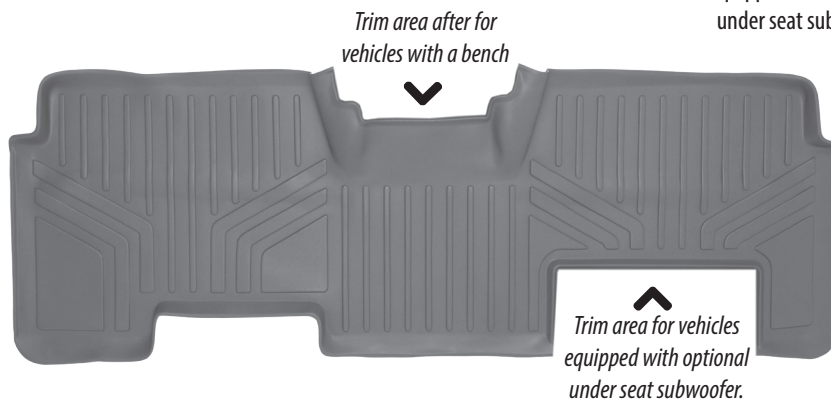

2009 - 2014 FORD F-150 Super Cab

Part Number: B0026
B1026/B2026

This Floor Mat is designed to fit vehicles with non-flow through console.

TRIM LINE INSTRUCTIONS: Floor Mat trim patterns vary per vehicle make and model. If you need assistance with your install or have any questions, please call the Manufacturer **877-572-6227**, Monday - Friday between the hours of 8 a.m. - 5 p.m. (EST).

STEP 1

Remove Floor Mat from box and allow it to lay out in a warm area. This allows the liner to regain it's custom shape after being rolled up for shipping.

STEP 2

Use sharp scissors or a carpenter's knife to cut along crevice in mat to remove area at top to accommodate vehicles with a bench seat and/or trim area provided for vehicles equipped with optional under seat subwoofer.

MAT SHOWN TRIMMED FOR BENCH SEAT