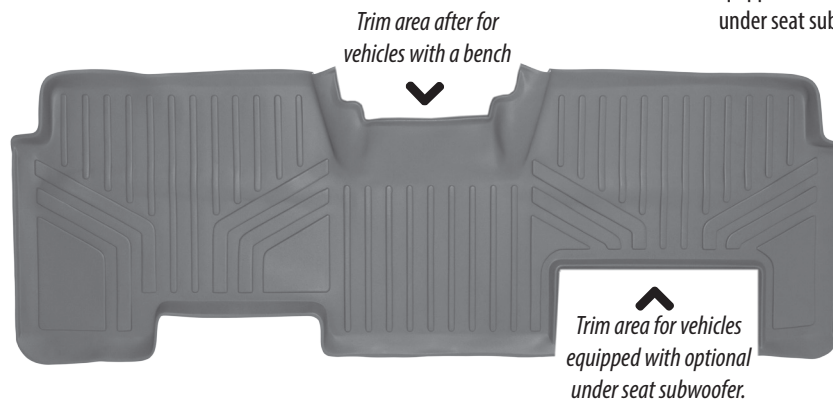

2009 - 2014 FORD F-150 Super Cab

Part Number: B0026
B1026/B2026

This Floor Mat is designed to fit vehicles with non-flow through console.

TRIM LINE INSTRUCTIONS: Floor Mat trim patterns vary per vehicle make and model. If you need assistance with your install or have any questions, please call the Manufacturer **877-572-6227**, Monday - Friday between the hours of 9 a.m. - 5 p.m. (EST).

STEP 1

Remove Floor Mat from box and allow it to lay out in a warm area. This allows the liner to regain it's custom shape after being rolled up for shipping.

STEP 2

Use sharp scissors or a carpenter's knife to cut along crevice in mat to remove area at top to accommodate vehicles with a bench seat and/or trim area provided for vehicles equipped with optional under seat subwoofer.

MAT SHOWN TRIMMED FOR BENCH SEAT