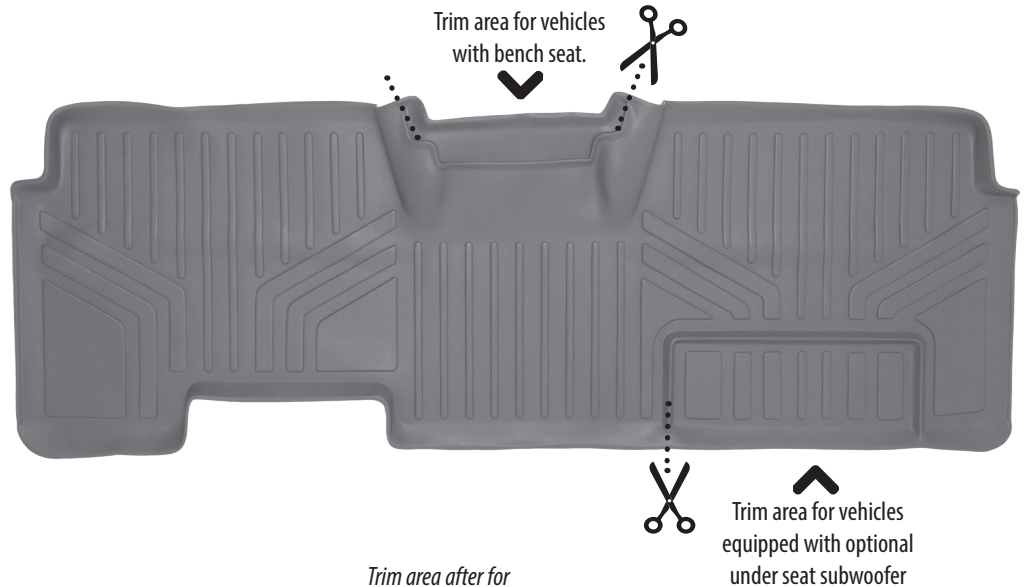

2009 - 2014 FORD F-150 Super Cab

Part Number: B0026
B1026/B2026

This Floor Mat is designed to fit vehicles with non-flow through console.

TRIM LINE INSTRUCTIONS: Floor Mat trim patterns vary per vehicle make and model. If you need assistance with your install or have any questions, please call the Manufacturer **877-572-6227**, Monday - Friday between the hours of 8 a.m. - 5 p.m. (EST).

STEP 1

Remove Floor Mat from box and allow it to lay out in a warm area. This allows the liner to regain it's custom shape after being rolled up for shipping.

STEP 2

Use sharp scissors or a carpenter's knife to cut along crevice in mat to remove area at top to accommodate vehicles with a bench seat and/or trim area provided for vehicles equipped with optional under seat subwoofer.

MAT SHOWN TRIMMED FOR BENCH SEAT