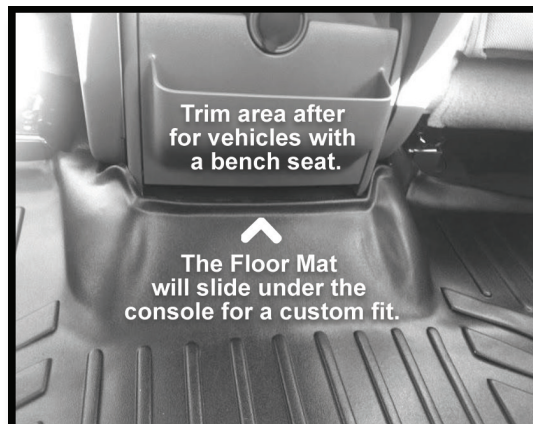

# 2009 - 2014 FORD F-150 Super Cab

Part Number: B0026  
B1026/B2026

*This Floor Mat is designed to fit vehicles with non-flow through console.*

**TRIM LINE INSTRUCTIONS:** Floor Mat trim patterns vary per vehicle make and model. If you need assistance with your install or have any questions, please call the Manufacturer **877-572-6227**, Monday - Friday between the hours of 9 a.m. - 5 p.m. (EST).

## STEP 1

*Remove Floor Mat from box and allow it to lay out in a warm area. This allows the liner to regain it's custom shape after being rolled up for shipping.*

## STEP 2

*Use sharp scissors or a carpenter's knife to cut along crevice in mat to remove area at top to accommodate vehicles with a bench seat and/or trim area provided for vehicles equipped with optional under seat subwoofer.*