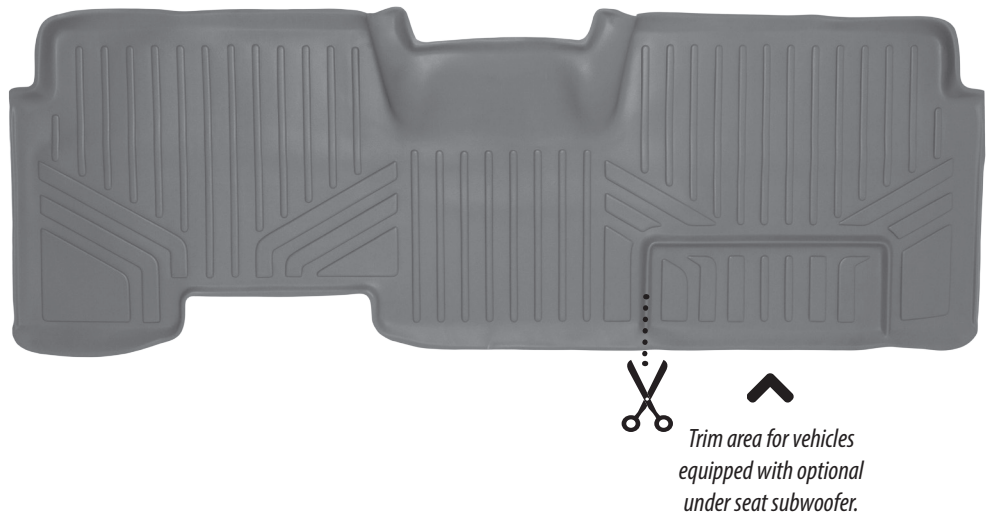

2009 - 2014 FORD F-150 Super Cab

Part Number: B0027
B1027/B2027

This Floor Mat is designed to fit vehicles with flow through console.

TRIM LINE INSTRUCTIONS: Floor Mat trim patterns vary per vehicle make and model. If you need assistance with your install or have any questions, please call the Manufacturer **877-572-6227**, Monday - Friday between the hours of 9 a.m. - 5 p.m. (EST).

STEP 1

Remove Floor Mat from box and allow it to lay out in a warm area. This allows the mat to regain it's custom shape after being rolled up for shipping.

STEP 2

Use sharp scissors or a carpenter's knife to cut along crevice in mat to remove area for vehicles equipped with optional under seat subwoofer.

MAT SHOWN TRIMMED FOR UNDER SEAT SUBWOOFER