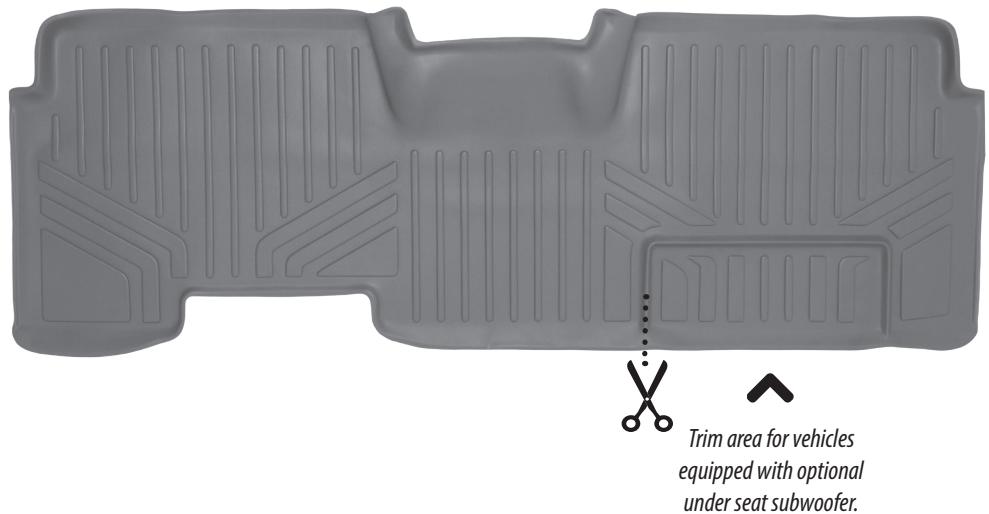

2009 - 2014 FORD F-150 Super Cab

Part Number: B0027
B1027/B2027

This Floor Mat is designed to fit vehicles with flow through console.

TRIM LINE INSTRUCTIONS: Floor Mat trim patterns vary per vehicle make and model. If you need assistance with your install or have any questions, please call the Manufacturer **877-572-6227**, Monday - Friday between the hours of 8 a.m. - 5 p.m. (EST).

STEP 1

Remove Floor Mat from box and allow it to lay out in a warm area. This allows the mat to regain it's custom shape after being rolled up for shipping.

STEP 2

Use sharp scissors or a carpenter's knife to cut along crevice in mat to remove area for vehicles equipped with optional under seat subwoofer.

MAT SHOWN TRIMMED FOR UNDER SEAT SUBWOOFER