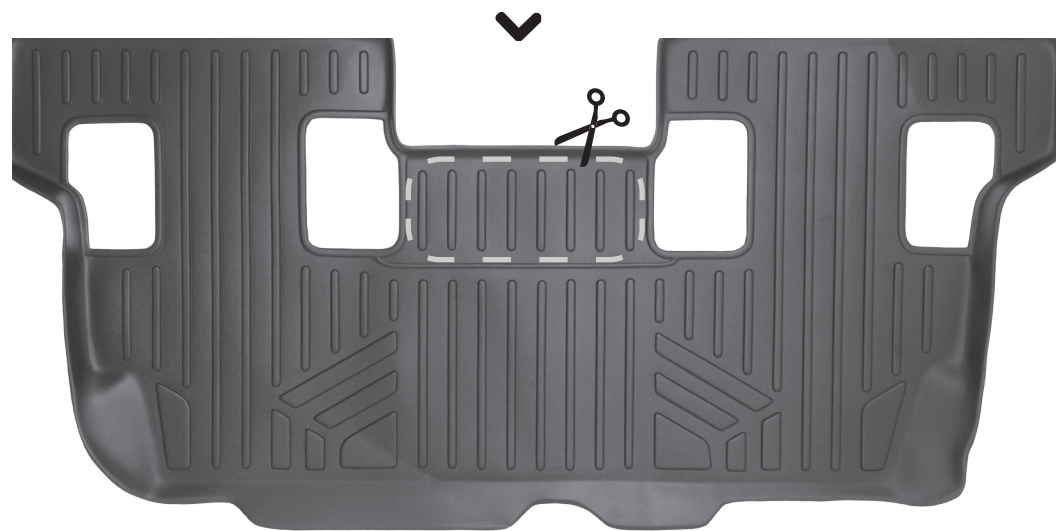

2011-2017

FORD Expedition EL/LINCOLN Navigator L

Part Number: C0183/C1183/
C2183

TRIM LINE INSTRUCTIONS: Floor Mat trim patterns vary per vehicle make and model. If you need assistance with your install or have any questions, please call the Manufacturer **877-572-6227**, Monday - Friday between the hours of 9 a.m. - 5 p.m. (EST).

PLEASE FOLLOW THE TRIM INSTRUCTIONS, IF YOUR CAR HAS A CENTER CONSOLE.

STEP 1

Remove Floor Mat from box and allow it to lay out in a warm area. This allows the mat to regain it's custom shape after being rolled up for shipping.

STEP 2

Use sharp scissors or a carpenter's knife to cut along crevice in mat to remove area at top of mat to accommodate vehicles with a center console.

This piece should be trimmed to accommodate vehicles with center console

Trimmed area AFTER for vehicles with a center console