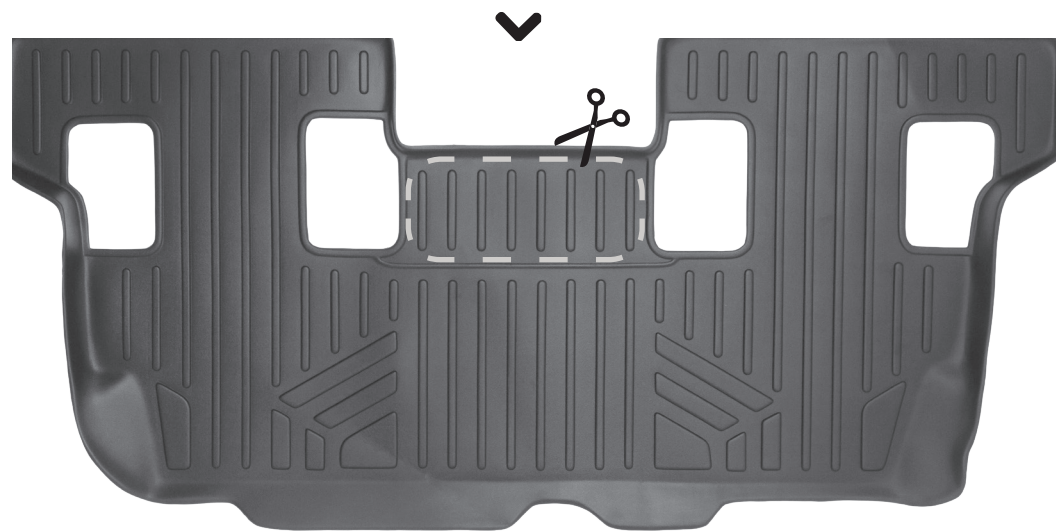

2007-2017

FORD Expedition EL/LINCOLN Navigator L

Part Number: C0183/C1183/
C2183

TRIM LINE INSTRUCTIONS: Floor Mat trim patterns vary per vehicle make and model. If you need assistance with your install or have any questions, please call the Manufacturer **877-572-6227**, Monday - Friday between the hours of 8 a.m. - 5 p.m. (EST).

PLEASE FOLLOW THE TRIM INSTRUCTIONS, IF YOUR CAR HAS A CENTER CONSOLE.

STEP 1

Remove Floor Mat from box and allow it to lay out in a warm area. This allows the mat to regain it's custom shape after being rolled up for shipping.

STEP 2

Use sharp scissors or a carpenter's knife to cut along crevice in mat to remove area at top of mat to accommodate vehicles with a center console.

This piece should be trimmed to accommodate vehicles with center console

Trimmed area AFTER for vehicles with a center console