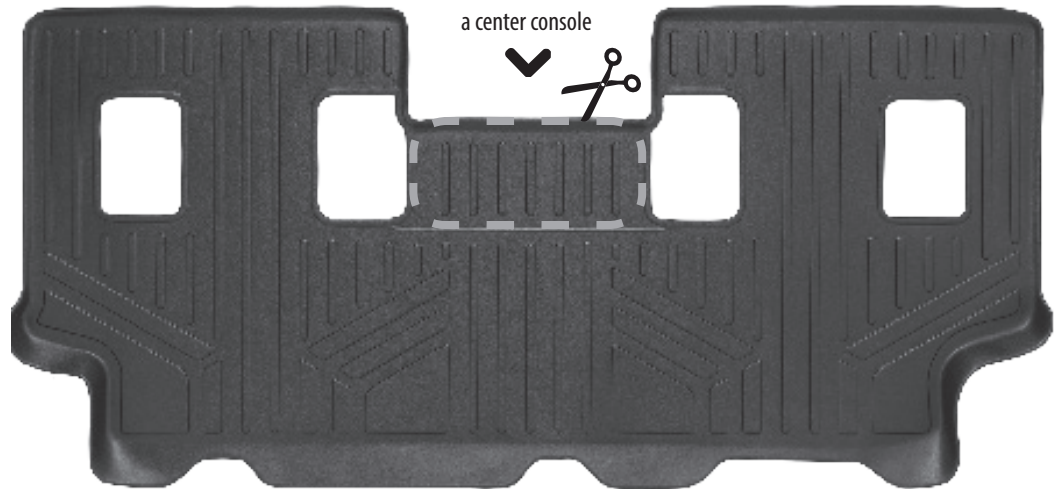

2007-2017

Part Number: C0185/C1185/
C2185

FORD Expedition EL/LINCOLN Navigator L

TRIM LINE INSTRUCTIONS: Floor Mat trim patterns vary per vehicle make and model. If you need assistance with your install or have any questions, please call the Manufacturer **877-572-6227**, Monday - Friday between the hours of 8 a.m. - 5 p.m. (EST).

PLEASE FOLLOW THE TRIM INSTRUCTIONS, IF YOUR CAR HAS A CENTER CONSOLE.

STEP 1

Remove Floor Mat from box and allow it to lay out in a warm area. This allows the mat to regain it's custom shape after being rolled up for shipping.

STEP 2

Use sharp scissors or a carpenter's knife to cut along crevice in mat to remove area at top of mat to accommodate vehicles with a center console.

This piece should be trimmed to accommodate vehicles with a center console

Trimmed area AFTER for vehicles with a center console